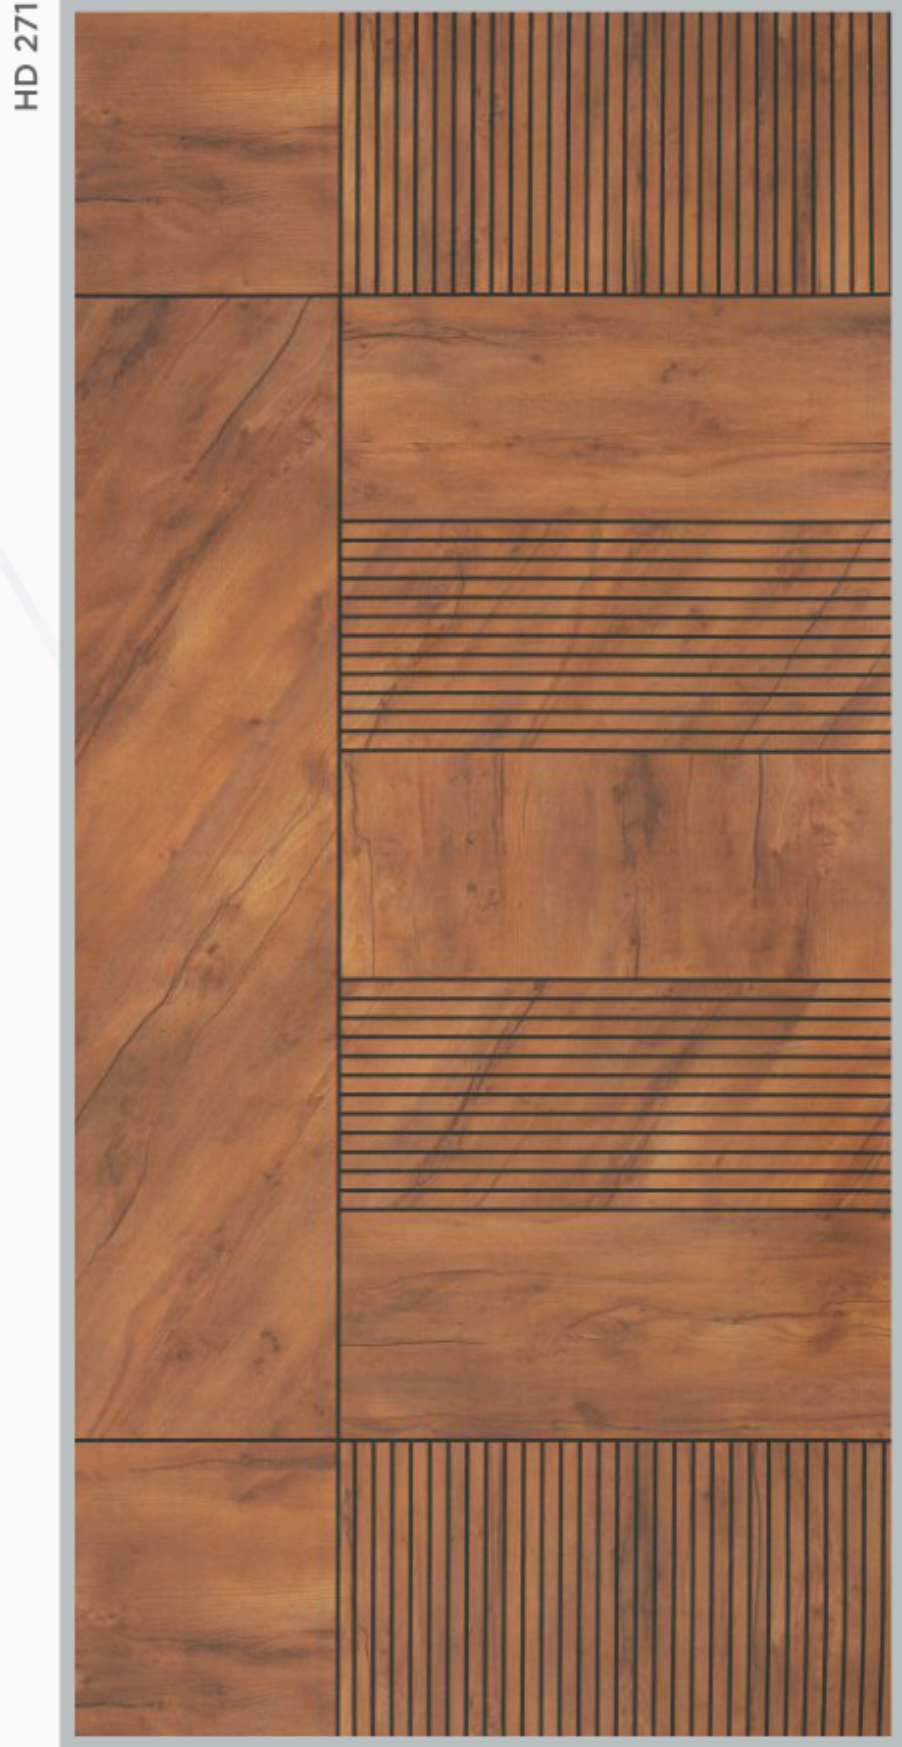

**EXCLUSIVELY**

**DIGITAL CNC GROOVING**  
DOOR SKIN

**THE  
CLASSIC  
COLLECTION**

**DECORATIVE**

HD 370

SDD 555  
7'x3.25' (84"x39")

Scan For  
DXF File

HD 271