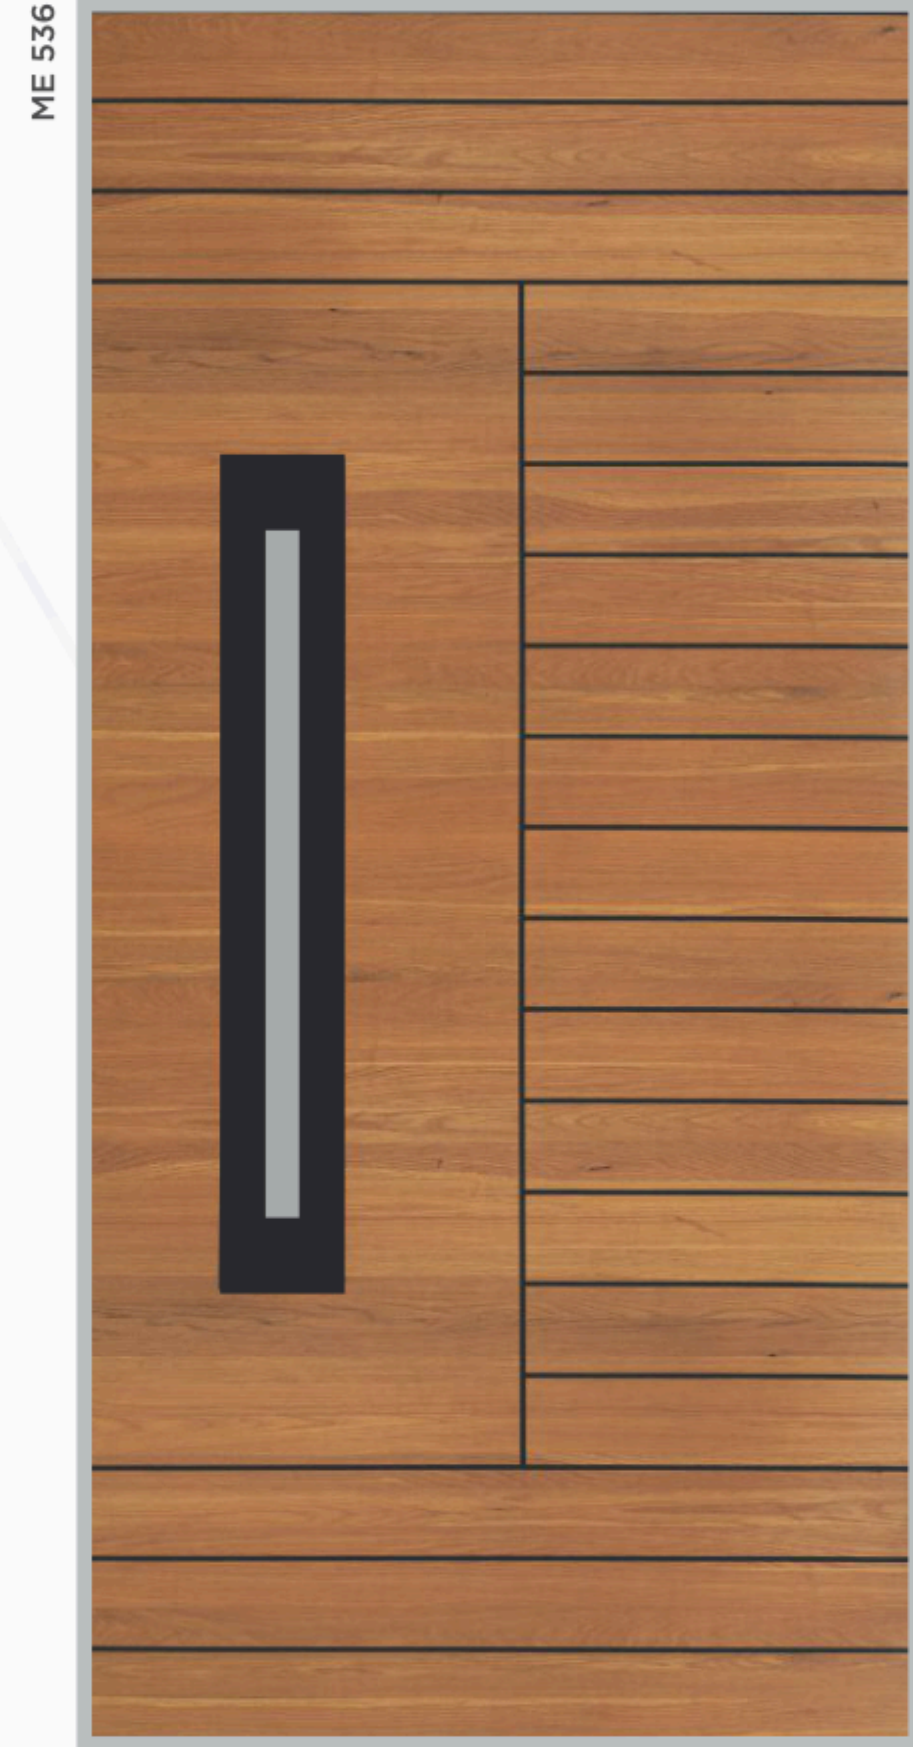

ME 536

EXCLUSIVELY