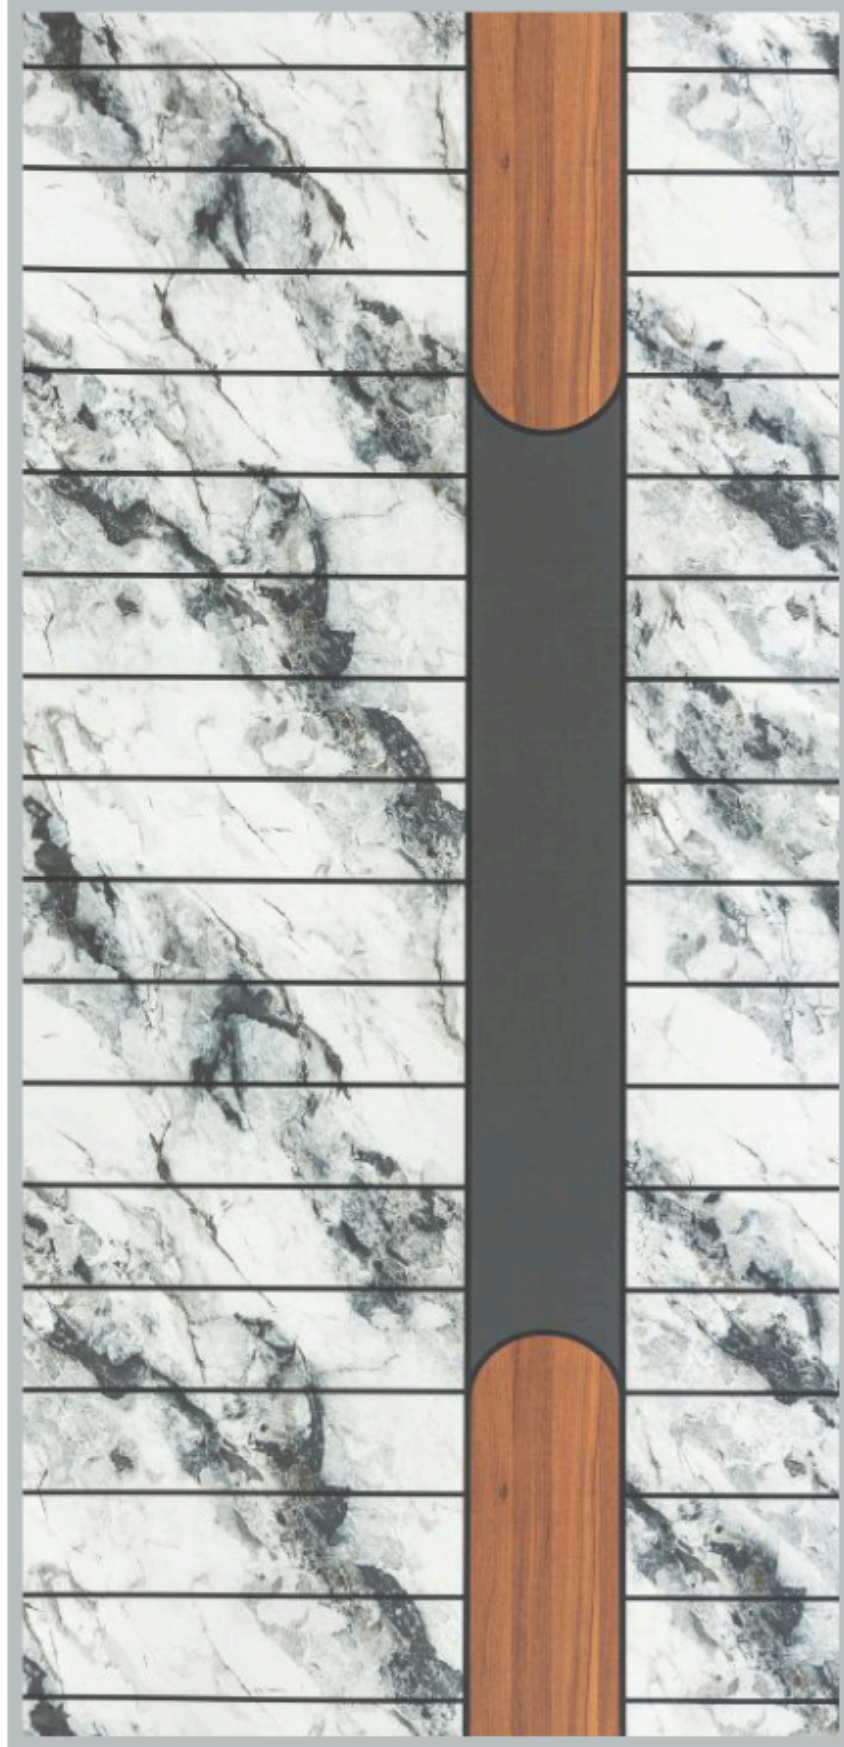

DIGITAL CNC GROOVING
DOOR SKIN

**THE
CLASSIC
COLLECTION**

DECORATIVE

HD 348

SDD 525
7'x3.25' (84"x39")

Scan For
DXF File

HD 349